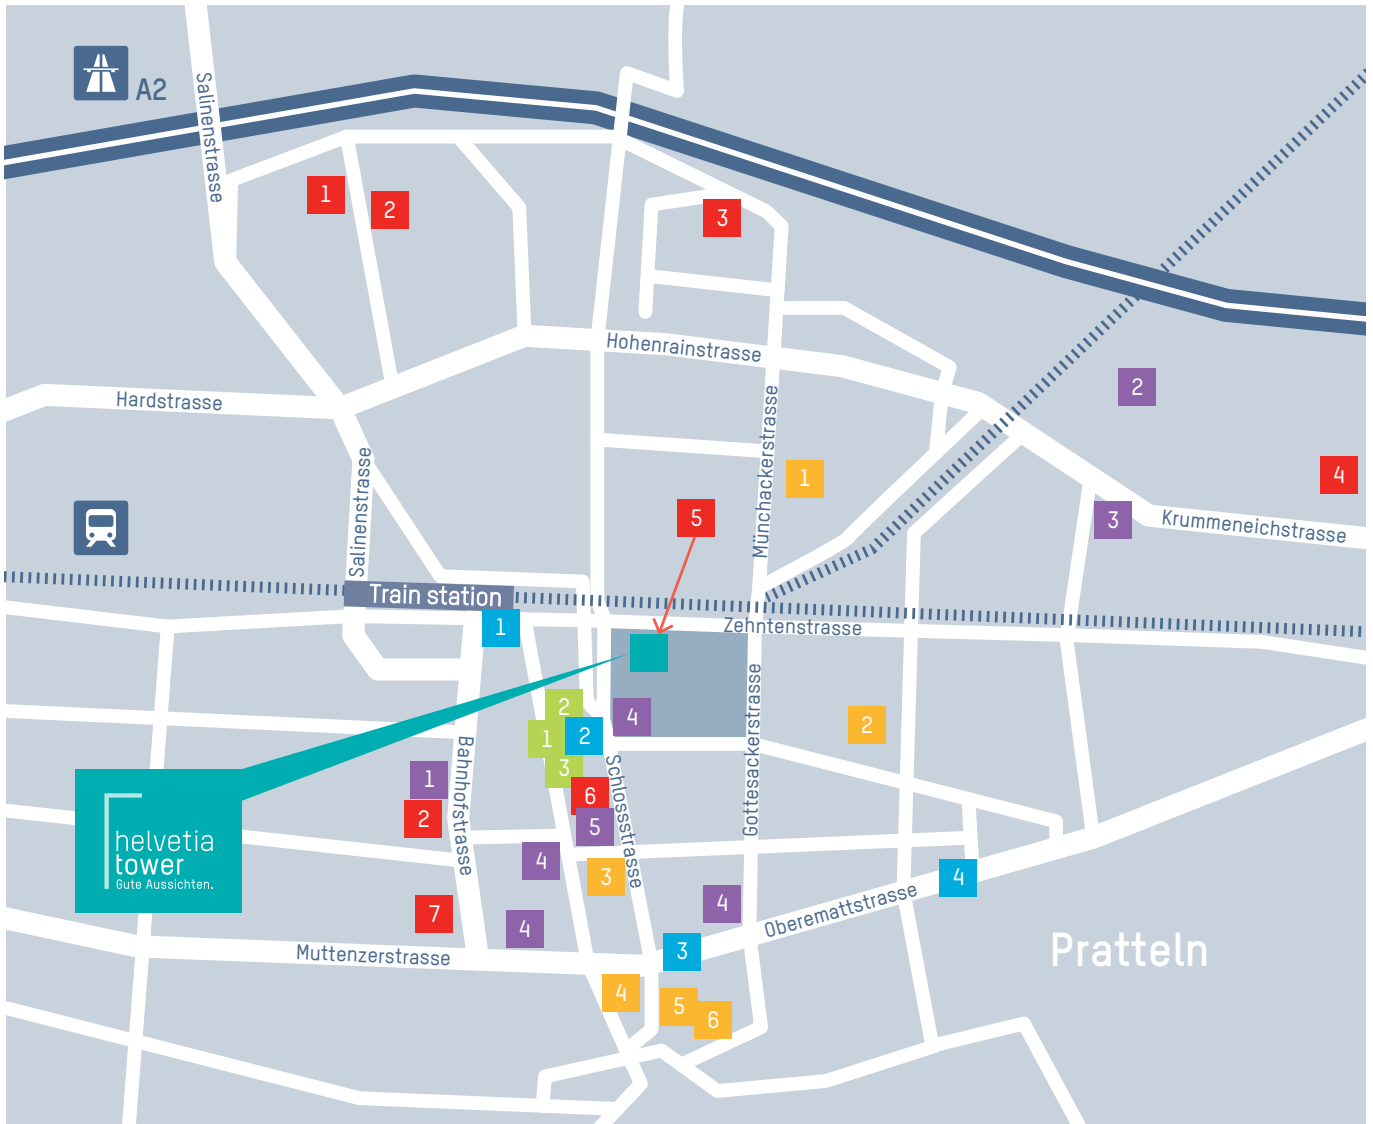

Environment plan

Helvetia Tower / vierfeld Pratteln

Public transport

- 1 Train station
- 2 Tram station Pratteln
- 3 Bus station Schloss
- 4 Bus station Lindli

Education

- 1 School building/Kindergarten Münchacker
- 2 School building Fröschmatt
- 3 School building Grossmatt
- 4 School building Burggarten
- 5 Kindergarten Schloss
- 6 Kindergarten Vereinshaus

Health

- 1 Pharmacy
- 2 Medical services
- 3 Dentist

Commerce / Services

- 1 Ikea
- 2 Coop
- 3 Otto's
- 4 Jumbo
- 5 Denner
- 6 Migros
- 7 Post

Leisure / Gastronomy

- 1 Library
- 2 Public swimming bath
- 3 Hotel
- 4 Restaurants
- 5 Municipal administration